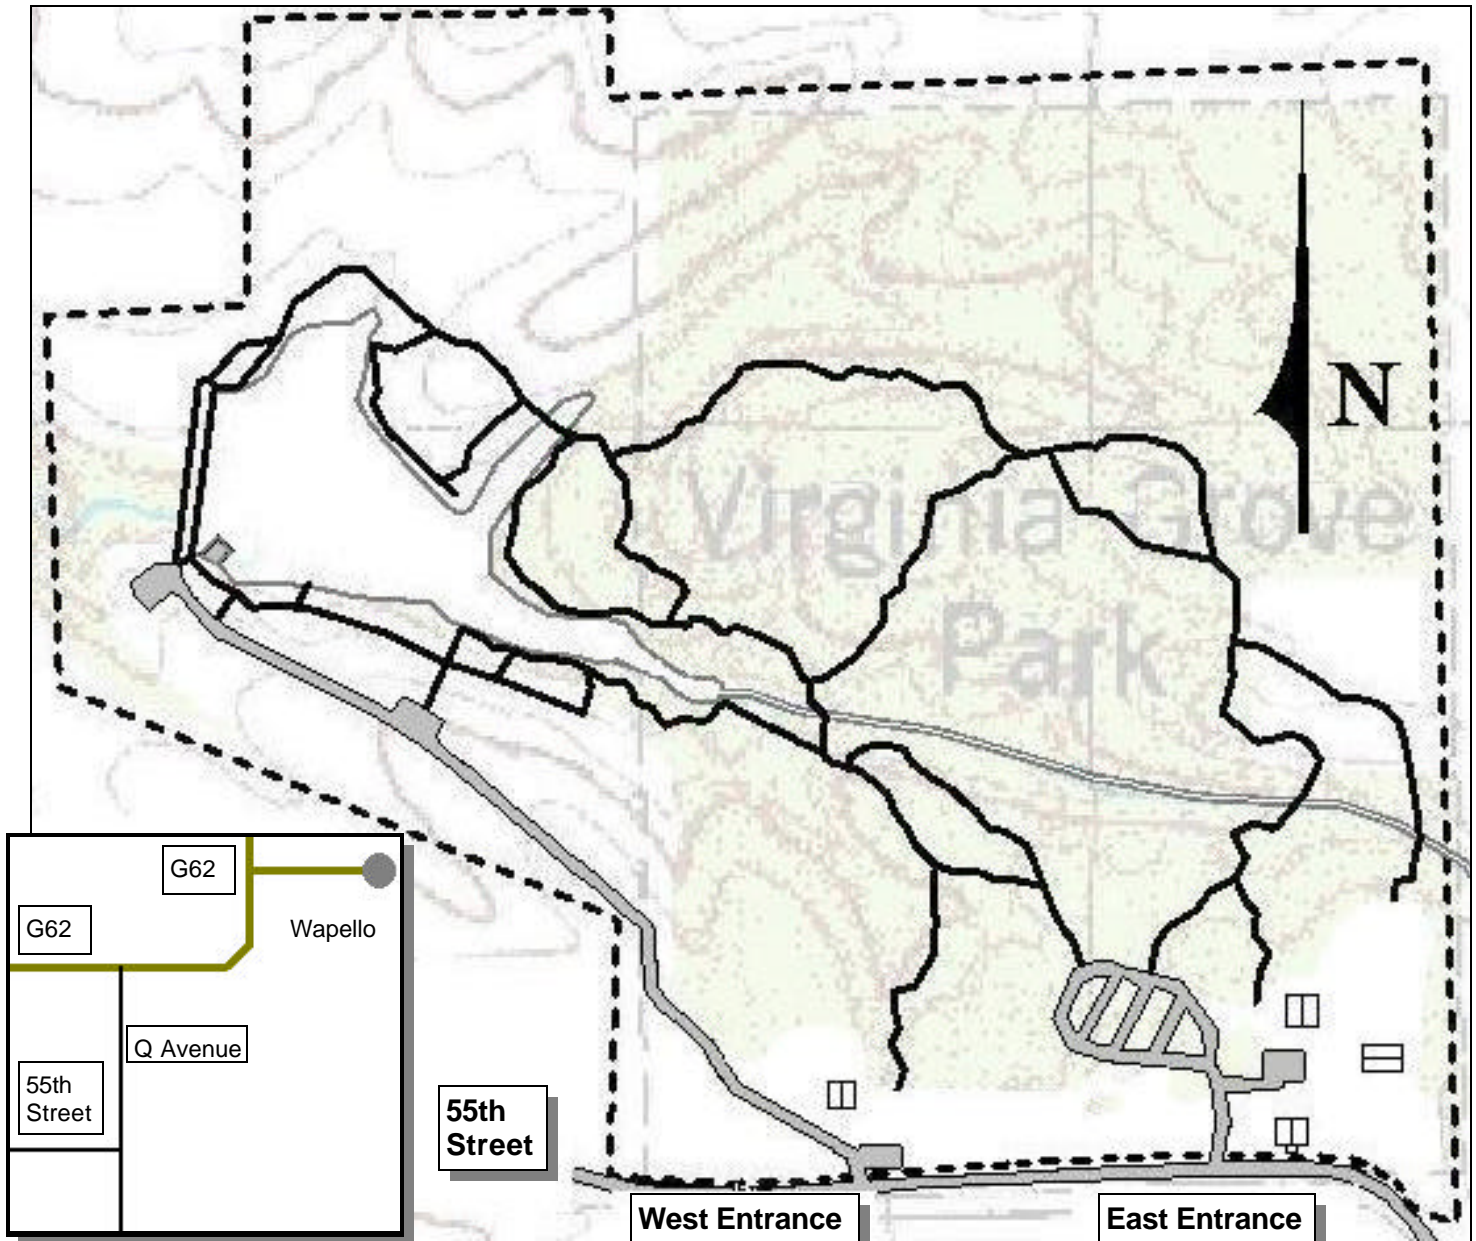

Virginia Grove Recreation Area (Main Unit)

Legend

	Property Line		Water (Pond)
	Building		Open Space
	Hiking Trail		Forest

Topographic contour interval is 10 feet.

Virginia Grove Recreation Area

Main Unit Address:
20406 55th Street (Zip Code 52640)

Total Acres: 106

Notes: This is a multi-unit area. Camping is \$7.00/night at any one of the 11 electrical sites. Water is shut off during the winter. Hiking, fishing, & hunting are permitted. Both picnic shelters may be reserved. Another unit (Baird Grove) also has a trail for hiking.